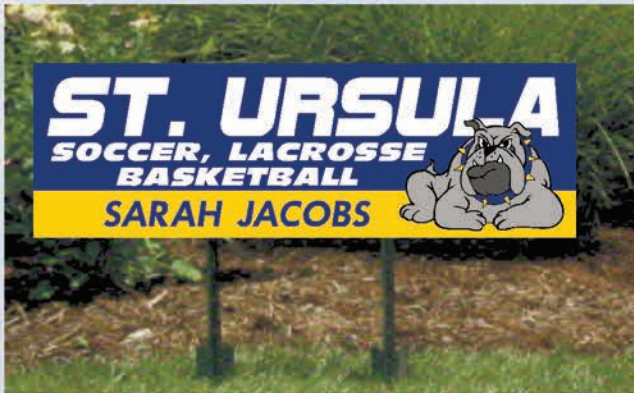

2011-12 Saint Ursula Academy SHOW YOUR PRIDE!

These personalized yard signs, window decals and car magnets are a great way to show off your pride and loyalty to Saint Ursula Academy.

Support your favorite athlete and team while helping to support the whole program through the purchase of these high-quality products.

Yard Signs (display hardware included)

A 3'x1'

B 2'x1'

Personalized Decals and Magnets (approximately 6"x7")

Decals and Car Magnets (approximately 6"x7")

Large Car Magnets (approximately 12"x12")

*Any sport or activity can be substituted for the examples shown above.
See reverse side for product pricing and order form.*