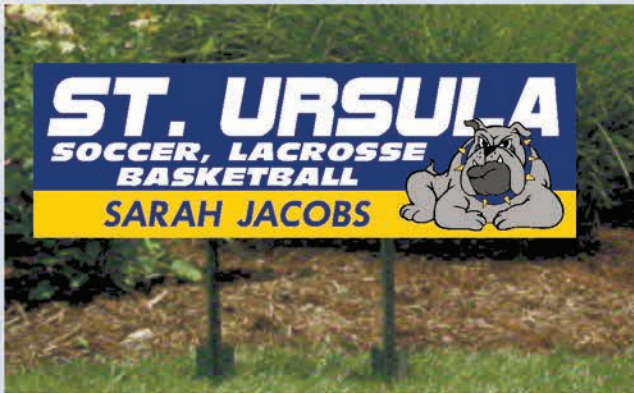

2011-12 Saint Ursula Academy SHOW YOUR PRIDE!

These personalized yard signs, window decals and car magnets are a great way to show off your pride and loyalty to Saint Ursula Academy.

Support your favorite athlete and team while helping to support the whole program through the purchase of these high-quality products.

Yard Signs (display hardware included)

A 3'x1'

B 2'x1'

Personalized Decals and Magnets (approximately 6"x7")

Decals and Car Magnets (approximately 6"x7")

Large Car Magnets (approximately 12"x12")

*Any sport or activity can be substituted for the examples shown above.
See reverse side for product pricing and order form.*