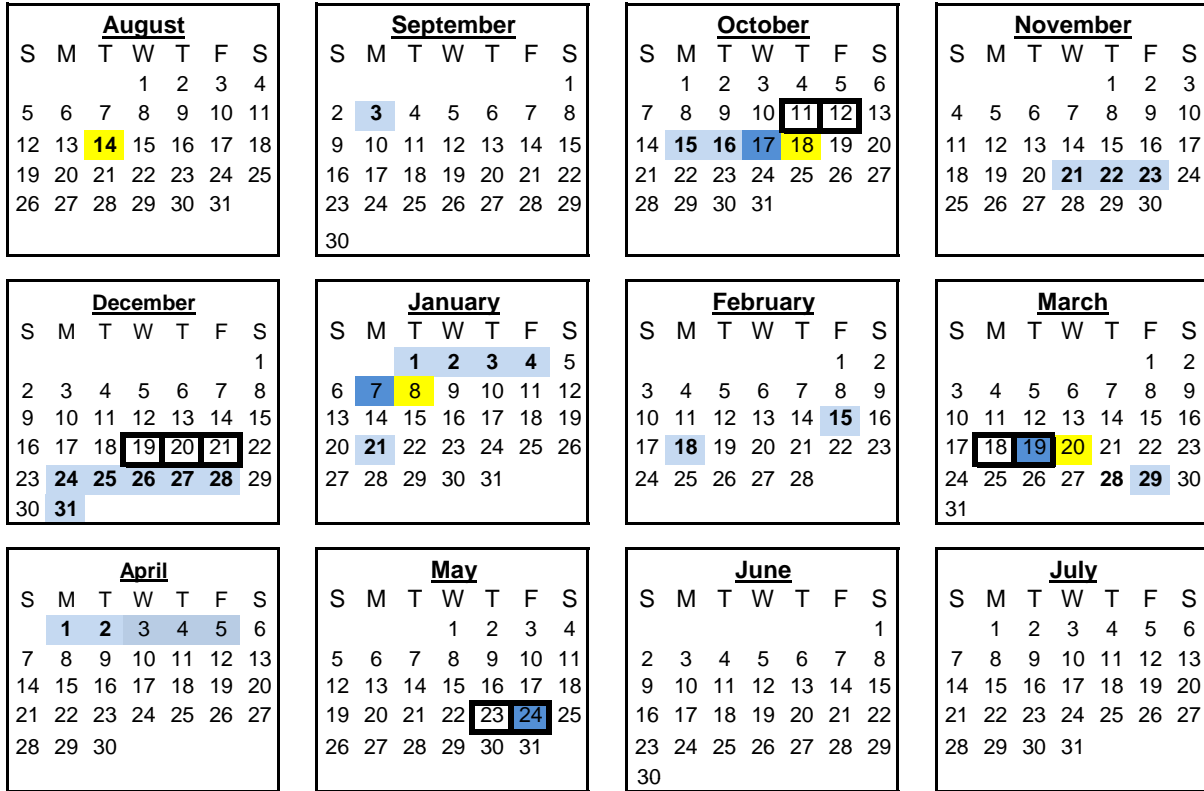

revised 5/12/12

■ First Day of Term 
 ■ Last Day of Term 
 ■ Student Days Off

### TERM 1

- 8/10** Freshman Orientation
- 8/13** Picture Day & Faculty/Staff Inservice
- 8/14** First Day - Term 1 Starts
- 9/3** No School Labor Day
- 10/11-12** Exams
- 10/15** No School Fall Break
- 10/16** No Classes - Faculty/Staff Inservice
- 10/17** Term 1 Ends

### TERM 2

- 10/18** Term 2 Starts
- 11/21-23** No School Thanksgiving Break
- 12/19-20** Exams
- 12/21** Emergency Makeup Date for Weather Cancellation
- 12/24-1/4** No Classes Christmas Break
- 1/7** Term 2 Ends

### TERM 4

- 3/20** Term 4 Starts
- 3/29-4/5** No School Easter Break
- 5/19** Graduation
- 5/23-24** Exams
- 5/24** Last Day - Term 4 Ends